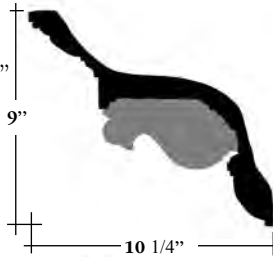

**10134**  
Length 6' - 11"  
Repeat 2 1/4"

Scale - 1" = 1' - 0"

# CORNICES

**CR-036**  
 Length 6' - 0"  
 Repeat 4"  
 at leaf  
 MVA

**CR-033**  
 Length 6' - 0 1/2"  
 Repeat 12"±

**CR-034**  
 Length 7' - 11 1/4"  
 Repeat 2"±

**CR-059**  
 Length 5' - 10"  
 Repeat 14"

# CORNICES

**CR-032**

Length 6' - 4 1/2"  
Repeat 1 7/8"

**CR-041**

Length 5' - 4 1/4"  
Repeat 3 1/2"  
at leaf

**CR-042**

Length 6' - 2 1/2"  
Repeat 3 7/8"

**CR-055**

Length 6' - 0 1/4"  
Repeat 9"

**CR-024**

Length 6' - 1 1/4"  
Repeat 12 1/4"

**CR-056**

Length 6' - 11 5/8"  
Repeat 2 1/4"

Scale - 1 1/2 " = 1' - 0"