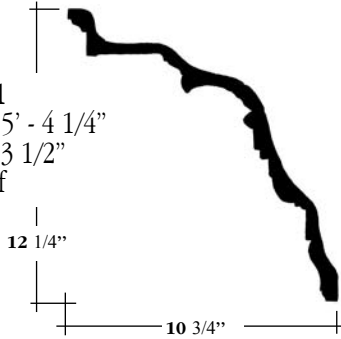

**10134**  
Length 6' - 11"  
Repeat 2 1/4"

Scale - 1" = 1' - 0"

Scale - 1 1/2" = 1' - 0"

# CORNICES

**CR-032**

Length 6' - 4 1/2"  
Repeat 1 7/8"

**CR-041**

Length 5' - 4 1/4"  
Repeat 3 1/2"  
at leaf

**CR-042**

Length 6' - 2 1/2"  
Repeat 3 7/8"

**CR-055**

Length 6' - 0 1/4"  
Repeat 9"

**CR-024**

Length 6' - 1 1/4"  
Repeat 12 1/4"

**CR-056**

Length 6' - 11 5/8"  
Repeat 2 1/4"

Scale - 1 1/2 " = 1' - 0"