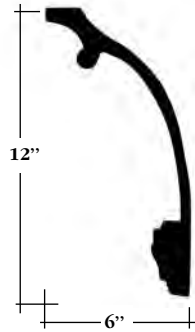

**10134**  
Length 6' - 11"  
Repeat 2 1/4"

Scale - 1" = 1' - 0"

**CR-005**  
 Length 6' - 0"

Scale - 1 1/2" = 1' - 0"

# CORNICES

**CR-036**  
 Length 6' - 0"  
 Repeat 4"  
 at leaf  
 MVA

**CR-033**  
 Length 6' - 0 1/2"  
 Repeat 12"±

**CR-034**  
 Length 7' - 11 1/4"  
 Repeat 2"±

**CR-059**  
 Length 5' - 10"  
 Repeat 14"

Scale - 1 1/2" = 1' - 0"