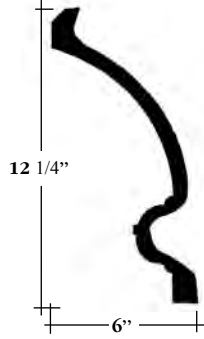

CORNICES

CR-032

Length 6' - 4 1/2"
Repeat 1 7/8"