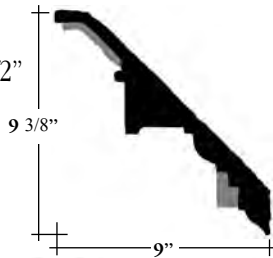

**10134**  
Length 6' - 11"  
Repeat 2 1/4"

Scale - 1" = 1' - 0"

Scale - 1 1/2" = 1' - 0"

# CORNICES

**CR-032**

Length 6' - 4 1/2"  
Repeat 1 7/8"

**CR-041**

Length 5' - 4 1/4"  
Repeat 3 1/2"  
at leaf

**CR-042**

Length 6' - 2 1/2"  
Repeat 3 7/8"

**CR-055**

Length 6' - 0 1/4"  
Repeat 9"

**CR-024**

Length 6' - 1 1/4"  
Repeat 12 1/4"

**CR-056**

Length 6' - 11 5/8"  
Repeat 2 1/4"

Scale - 1 1/2 " = 1' - 0"