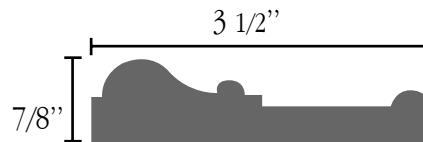

### Typical Niche Assembly

Note: Niche sill should be built out of wood by installer

RBL-002

RM-003

RM-004

RBL-003

RM-005

RBL-004

RM-006

\* Note: For Radiused Surround Molding see price list for set up charge.

**Scale - Half Size**