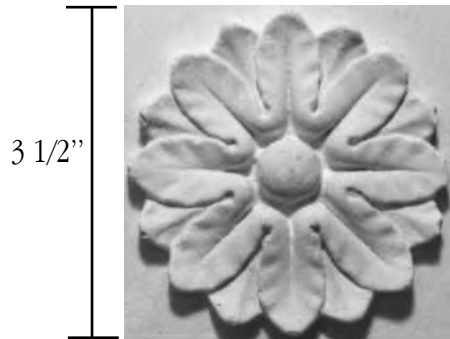

### Typical Niche Assembly

Note: Niche sill should be built out of wood by installer

RBL-002

RM-003

RM-004

RBL-003

RM-005

RBL-004

RM-006

\* Note: For Radiused Surround Molding see price list for set up charge.

**Scale - Half Size**