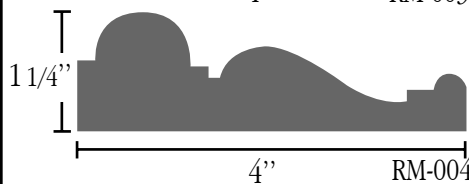

### Typical Niche Assembly

Note: Niche sill should be built out of wood by installer

RBL-002

RM-003

RM-004

RBL-003

RM-005

RBL-004

RM-006

\* Note: For Radiused Surround Molding see price list for set up charge.

**Scale - Half Size**