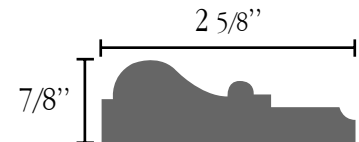

### Typical Niche Assembly

Note: Niche sill should be built out of wood by installer

RBL-002

RM-003

RM-004

RBL-003

RM-005

RBL-004

RM-006

\* Note: For Radiused Surround Molding see price list for set up charge.

**Scale - Half Size**